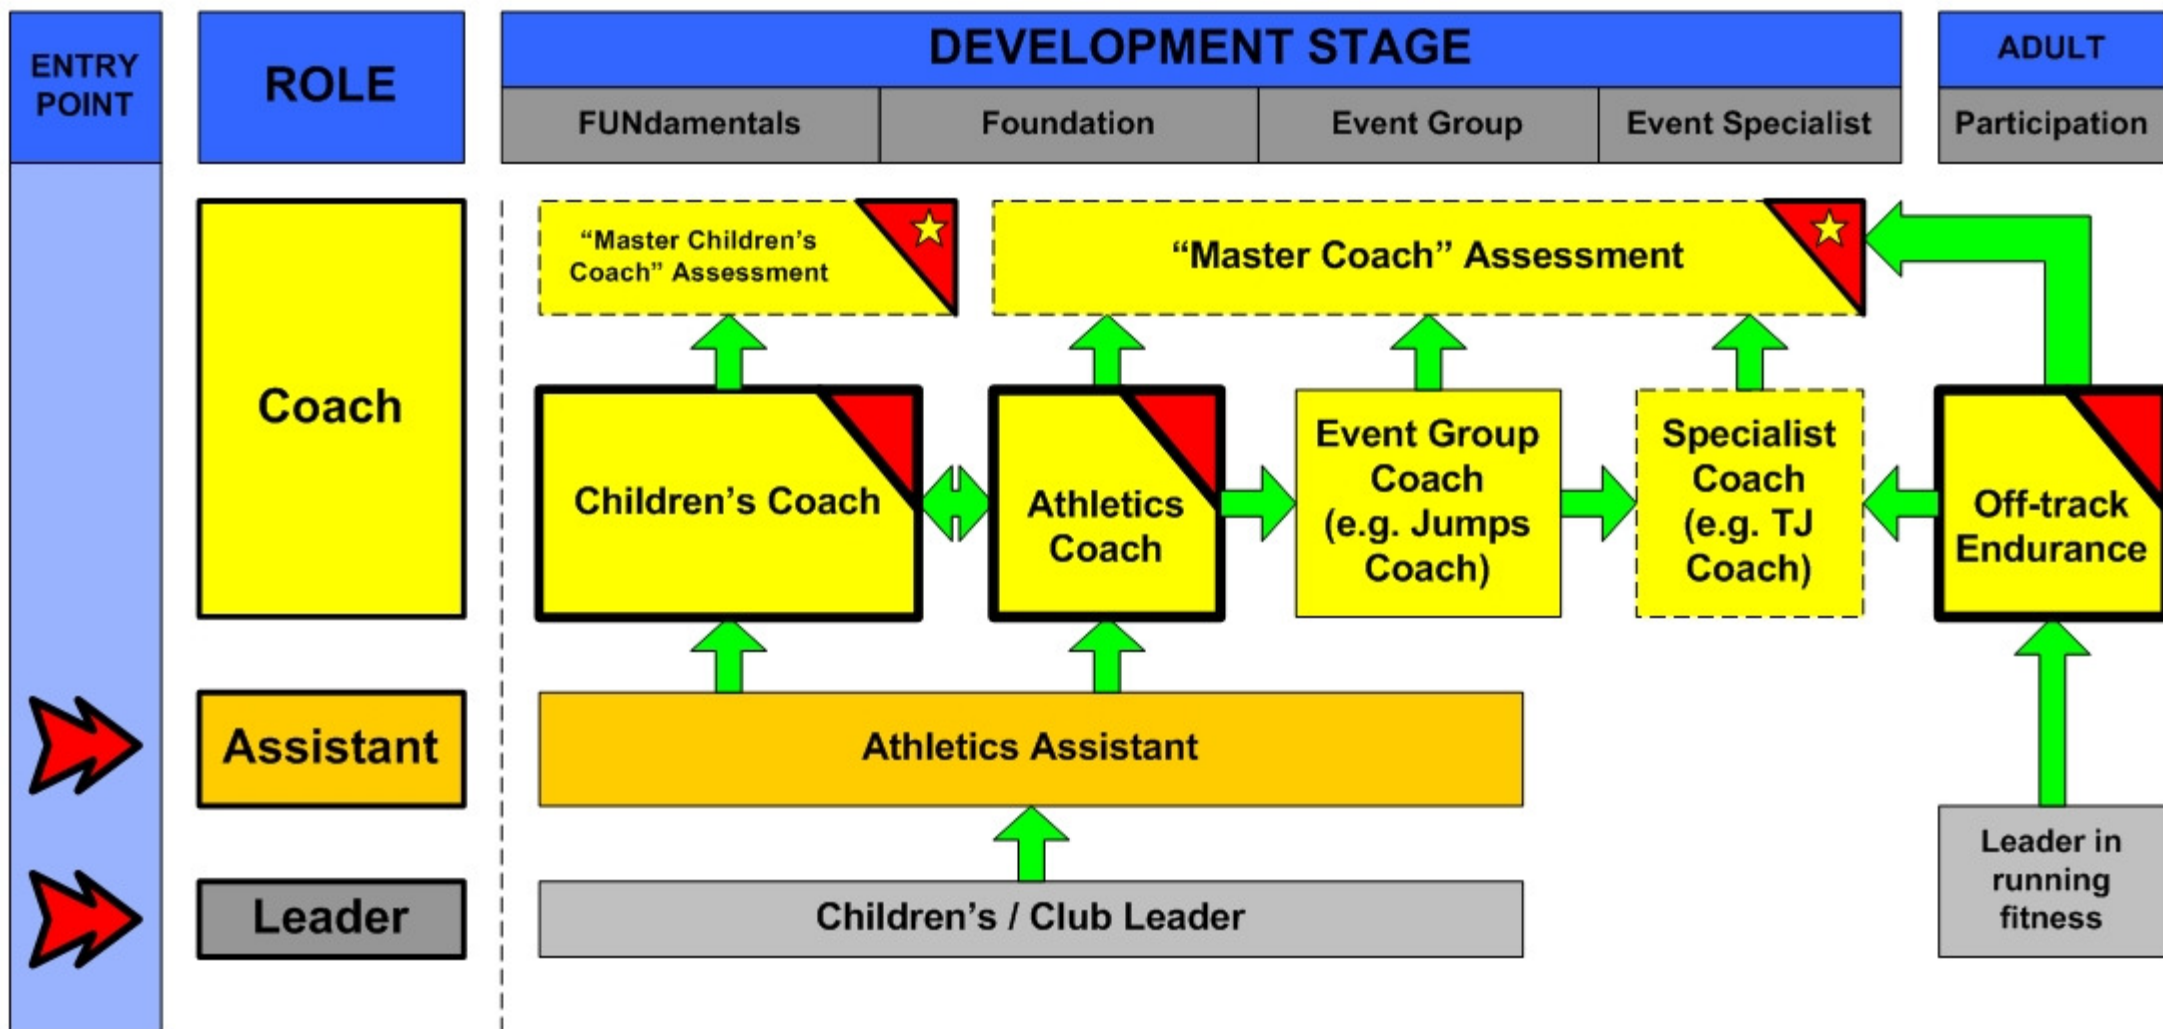

UKA Coach Development Pathway (V1.2)

= Introductory Assessment
 = Advanced Assessment